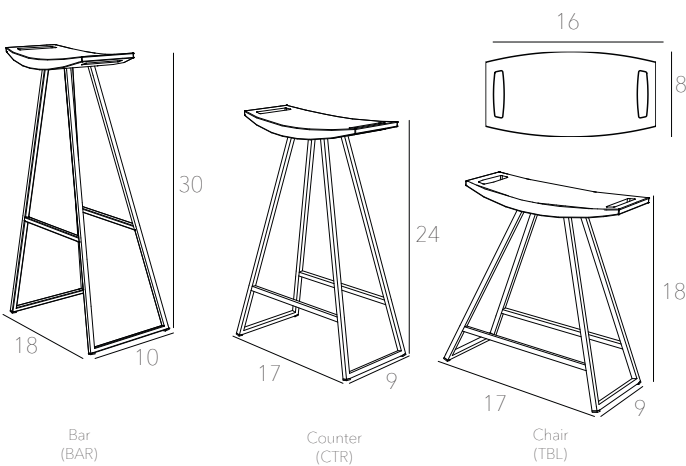

ROBERTS

- Walnut Inlay (WAL_INL)
- Maple Inlay (MPL_INL)
- Walnut (WAL_NOINL)
- Maple (MPL_NOINL)
- Red (RD) RAL 3020
- White (WH) RAL 9016
- Green (GN) RAL 6018
- Rose' Copper (CP)
- Orange (OR) RAL 2011
- Yellow (YL) RAL 1018
- Black (BL) RAL 9017
- Brassy Gold (GD)
- Prairie Green (PG)
- Pink (PK)
- Blood Red (BR)
- Mustard Yellow (MU)
- Navy (NV)
- Grey (GY)

seat: solid wood
base: powder-coated steel
inlay: solid wood
lead time: 2-5 days (small vol)
3-4 weeks (large vol)
sample SKU: ROB_CTR_WAL_INL_RD
product weight: 10 lbs