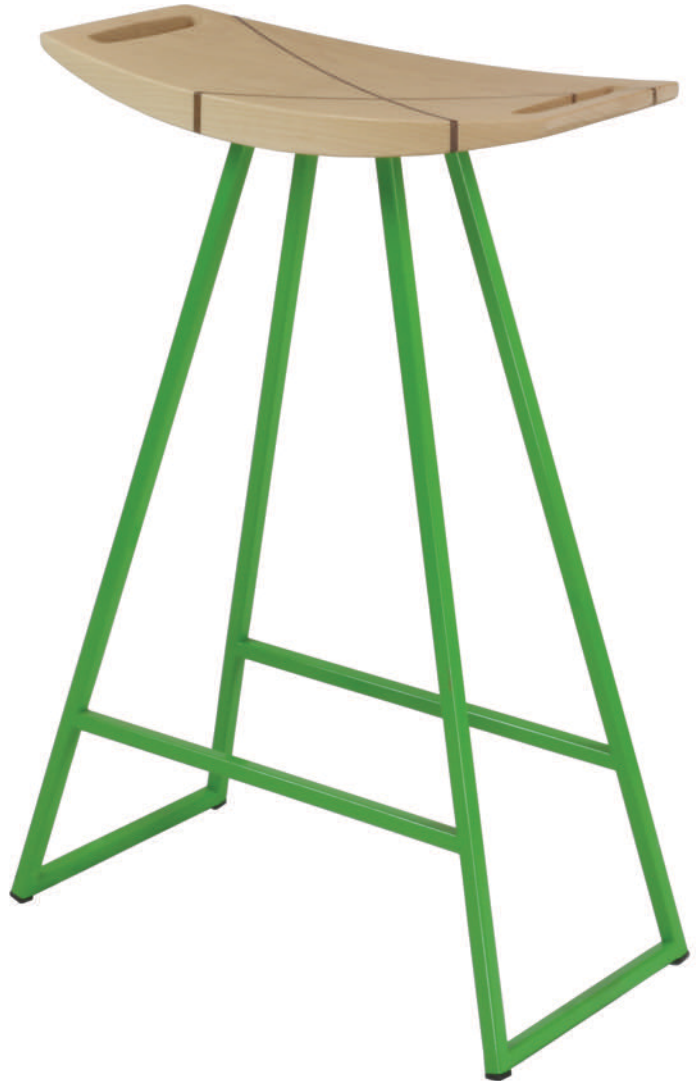

ROBERTS

- Walnut Inlay (WAL\_INL)
- Maple Inlay (MPL\_INL)
- Walnut (WAL\_NOINL)
- Maple (MPL\_NOINL)
- Red (RD) RAL 3020
- White (WH) RAL 9016
- Green (GN) RAL 6018
- Rose' Copper (CP)
- Orange (OR) RAL 2011
- Yellow (YL) RAL 1018
- Black (BL) RAL 9017
- Brassy Gold (GD)
- Prairie Green (PG)
- Pink (PK)
- Blood Red (BR)
- Mustard Yellow (MU)
- Navy (NV)
- Grey (GY)

seat: solid wood  
 base: powder-coated steel  
 inlay: solid wood  
 lead time: 2-5 days (small vol)  
 3-4 weeks (large vol)  
 sample SKU: ROB\_CTR\_WAL\_INL\_RD  
 product weight: 10 lbs